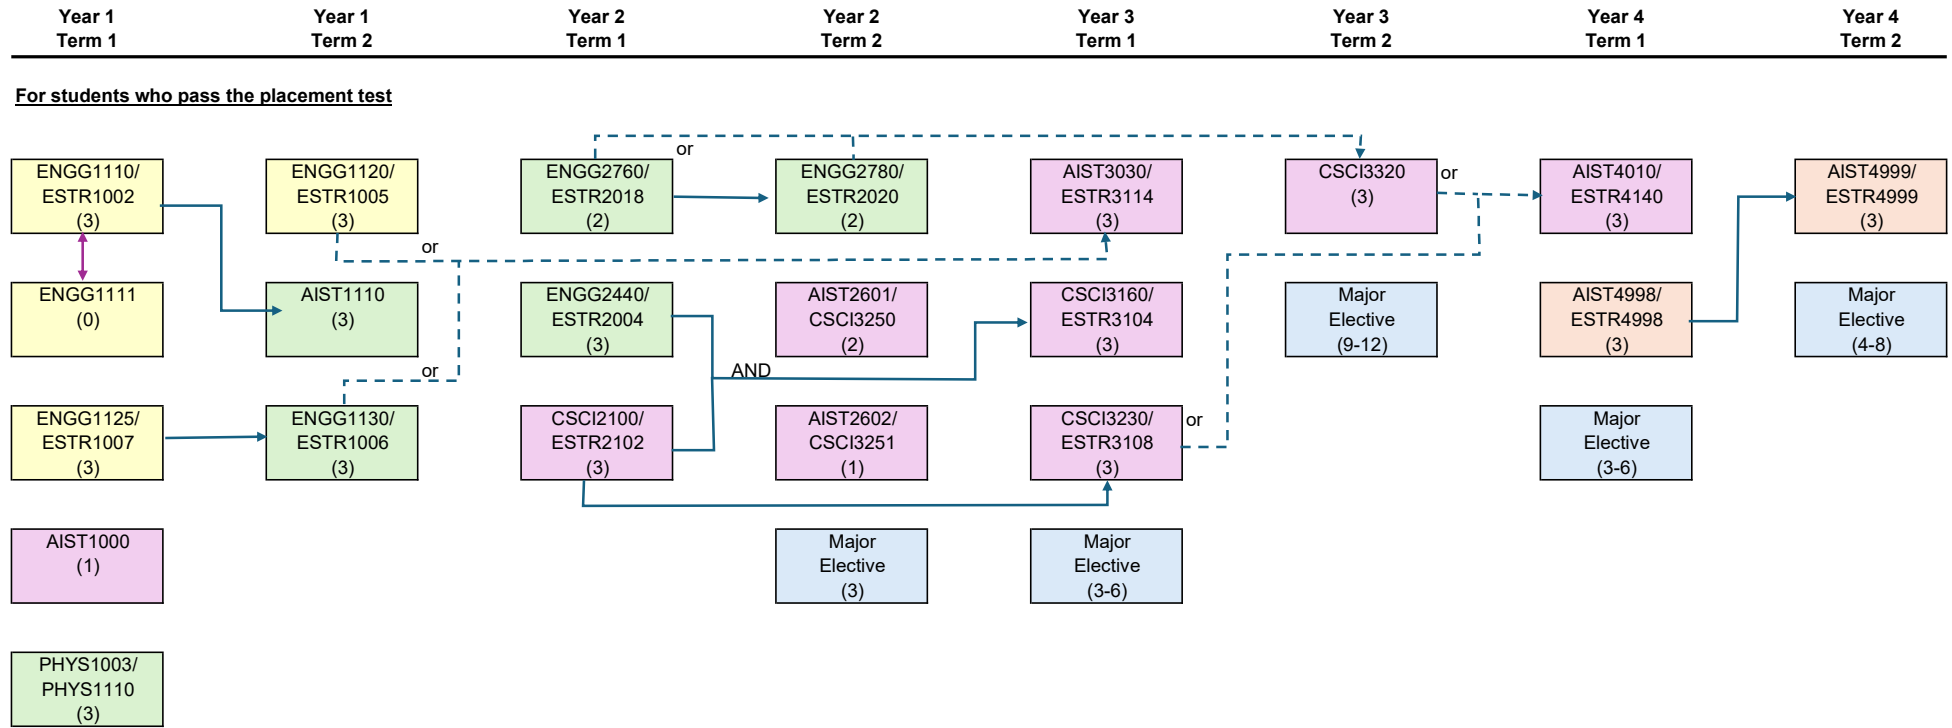

Course flow chart for AIST students who are admitted in 2025-26 and thereafter

For students who had not pass the placement test (for other courses, please follow the above pattern)

- Note:
- ↔ Co-requisite
 - Pre-requisite
 - 9 units Faculty package
 - 16 units Foundation courses
 - 22 units Major required courses
 - 22 units Major elective courses
 - 6 units Capstone courses